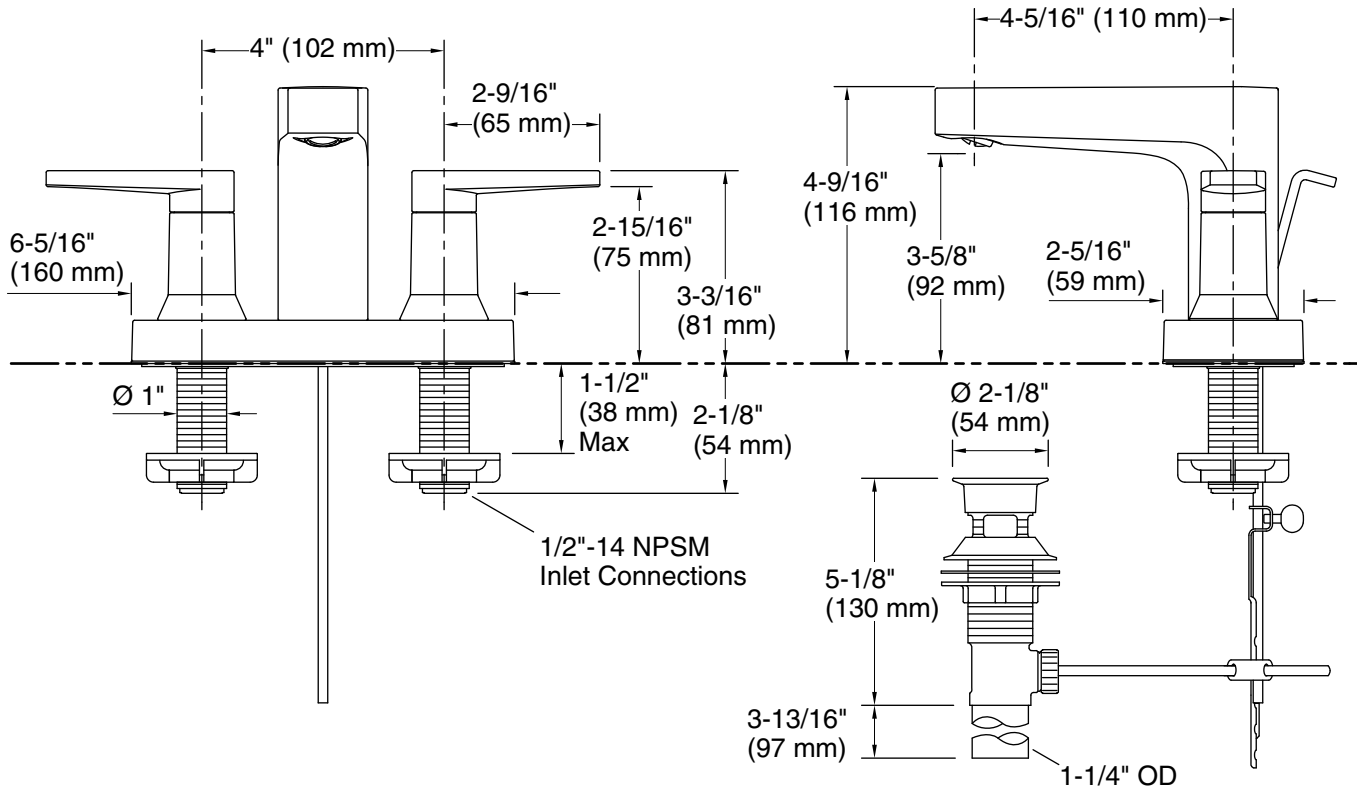

Features

- Two-handle centerset lavatory faucet for 4" centers.
- 1.2 gpm (4.5 lpm) maximum flow rate.
- Reversible quarter-turn washerless ceramic disc valves.
- KOHLER ceramic disc valves exceed industry longevity standards two times for a lifetime of durable performance.
- Coordinates with Taut faucets and Pitch® showering components to complete your bathroom.

CP Polished Chrome

BN Vibrant® Brushed Nickel

Technical Information

All product dimensions are nominal.

Faucet:

Flow rate: 1.2 gal/min (4.5 l/min)

Pressure: 60 psi (4.1 bar)

Drain included: Yes

Spout:

Spout reach: 4-5/16" (109 mm)

Notes

Install this product according to the installation instructions.

ADA, OBC, CSA B651 compliant when installed to the specific requirements of these regulations.